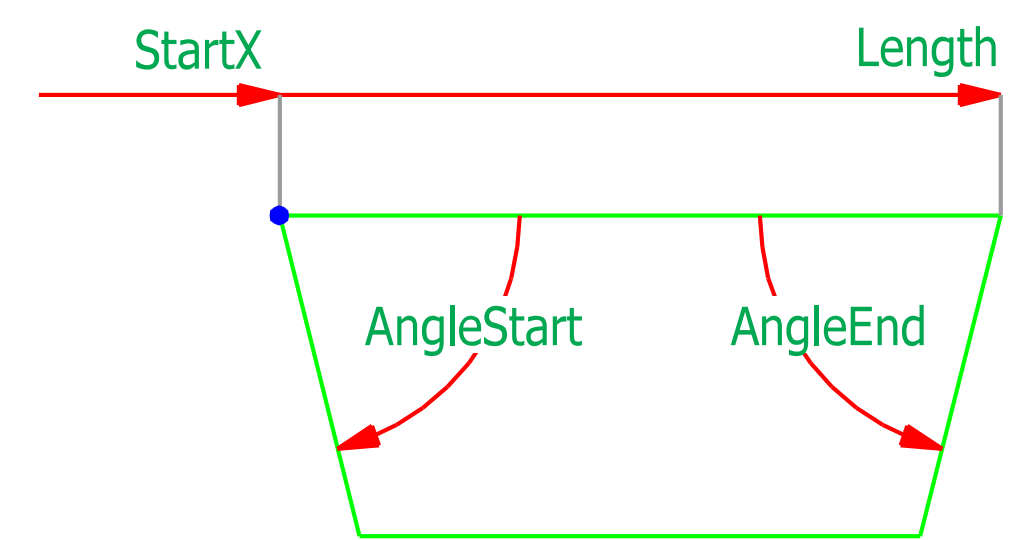

LongitudinalCut

Inclination > 0

Inclination < 0

Parameters Longitudinal Cut

Name	Type	Default	Min	Max
StartX	LengthPosType	0.0	-100000.0	100000.0
StartY	WidthType	0.0	0.0	50000.0
Inclination	Inclination2Type	45.0	-90.0	90.0
StartLimited	BooleanType	no	no	yes
EndLimited	BooleanType	no	no	yes
Length	LengthType	0.0	0.0	100000.0
DepthLimited	BooleanType	no	no	yes
Depth	WidthType	0.0	0.0	50000.0
AngleStart	AngleType	90.0	0.1	179.9
AngleEnd	AngleType	90.0	0.1	179.0
ToolPosition	ToolPositionType	left	left/center/right	

StartLimited	EndLimited	
yes	yes	
no	yes	
yes	no	
no	no	