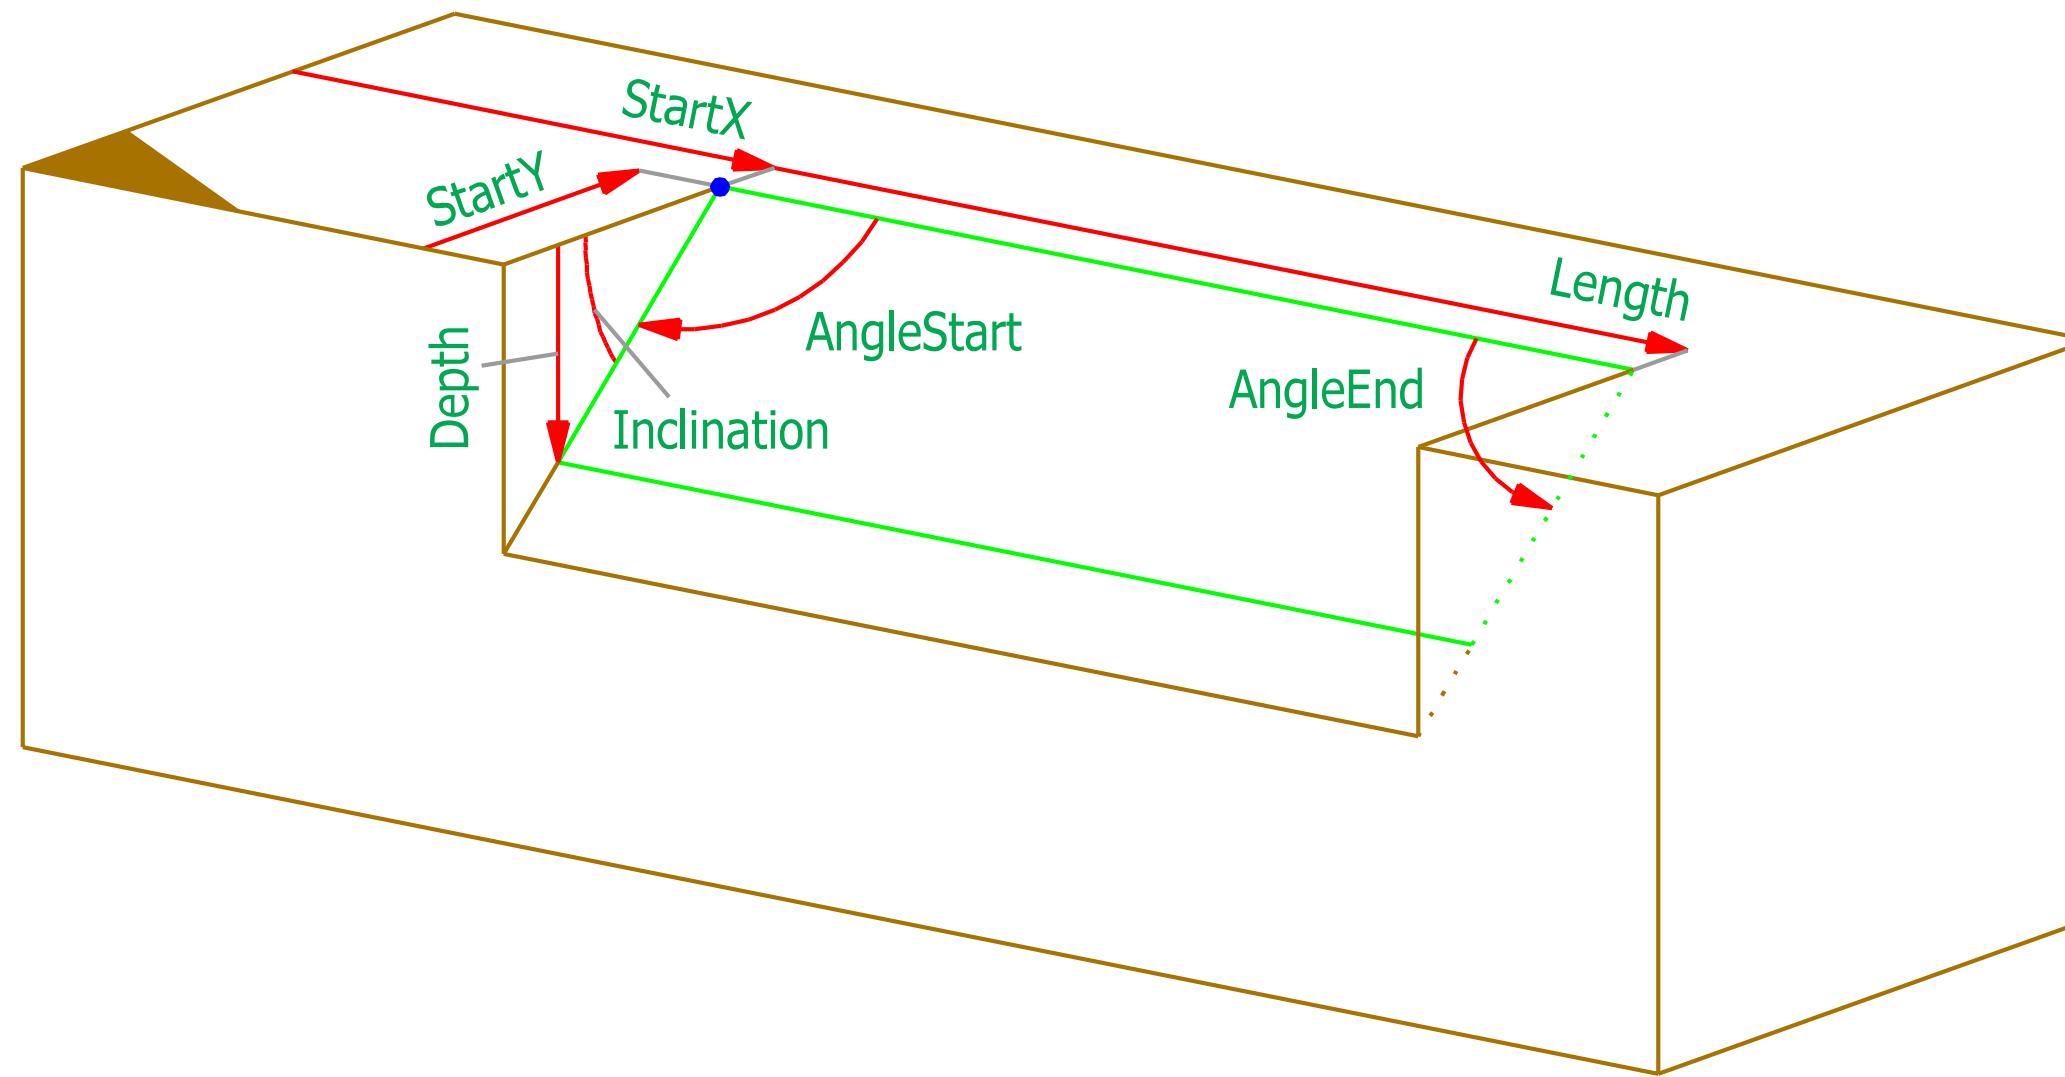

LongitudinalCut

Inclination > 0

Inclination < 0

Parameters Longitudinal Cut

Name	Type	Default	Min	Max
StartX	LengthPosType	0.0	-100000.0	100000.0
StartY	WidthType	0.0	0.0	50000.0
Inclination	Inclination2Type	45.0	-90.0	90.0
StartLimited	BooleanType	no	no	yes
EndLimited	BooleanType	no	no	yes
Length	LengthType	0.0	0.0	100000.0
DepthLimited	BooleanType	no	no	yes
Depth	WidthType	0.0	0.0	50000.0
AngleStart	AngleType	90.0	0.1	179.9
AngleEnd	AngleType	90.0	0.1	179.0
ToolPosition	ToolPositionType	left	left/center/right	

StartLimited	EndLimited	
yes	yes	
no	yes	
yes	no	
no	no	