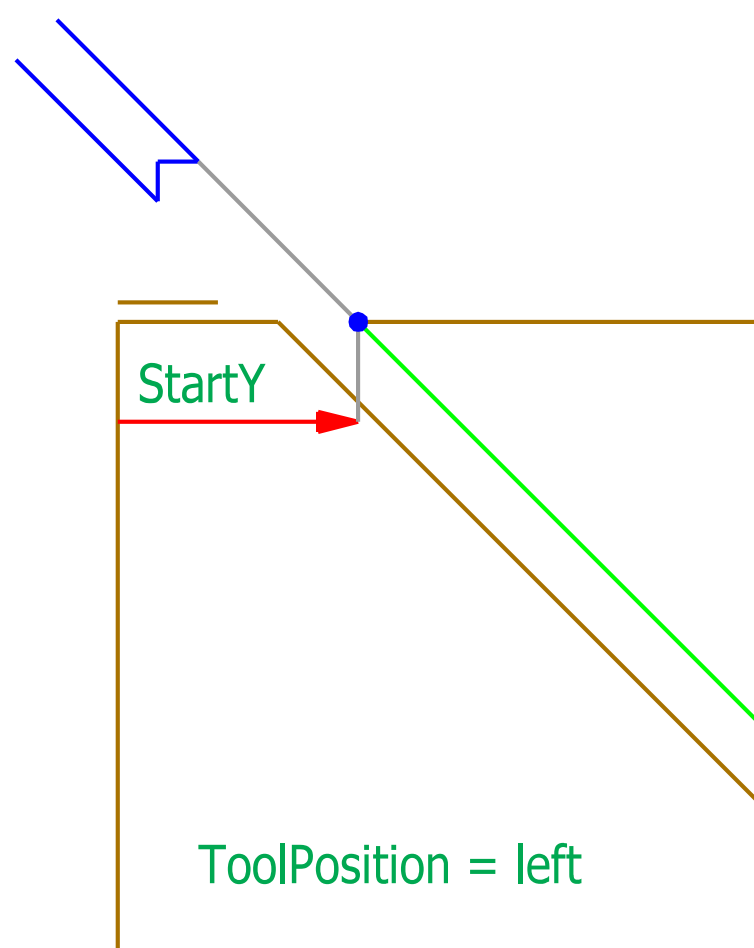

LongitudinalCut

Inclination > 0

Inclination < 0

Parameters Longitudinal Cut

Name	Type	Default	Min	Max
StartX	LengthPosType	0.0	-100000.0	100000.0
StartY	WidthType	0.0	0.0	50000.0
Inclination	Inclination2Type	45.0	-90.0	90.0
StartLimited	BooleanType	no	no	yes
EndLimited	BooleanType	no	no	yes
Length	LengthType	0.0	0.0	100000.0
DepthLimited	BooleanType	no	no	yes
Depth	WidthType	0.0	0.0	50000.0
AngleStart	AngleType	90.0	0.1	179.9
AngleEnd	AngleType	90.0	0.1	179.0
ToolPosition	ToolPositionType	left	left/center/right	

StartLimited	EndLimited	
yes	yes	
no	yes	
yes	no	
no	no	