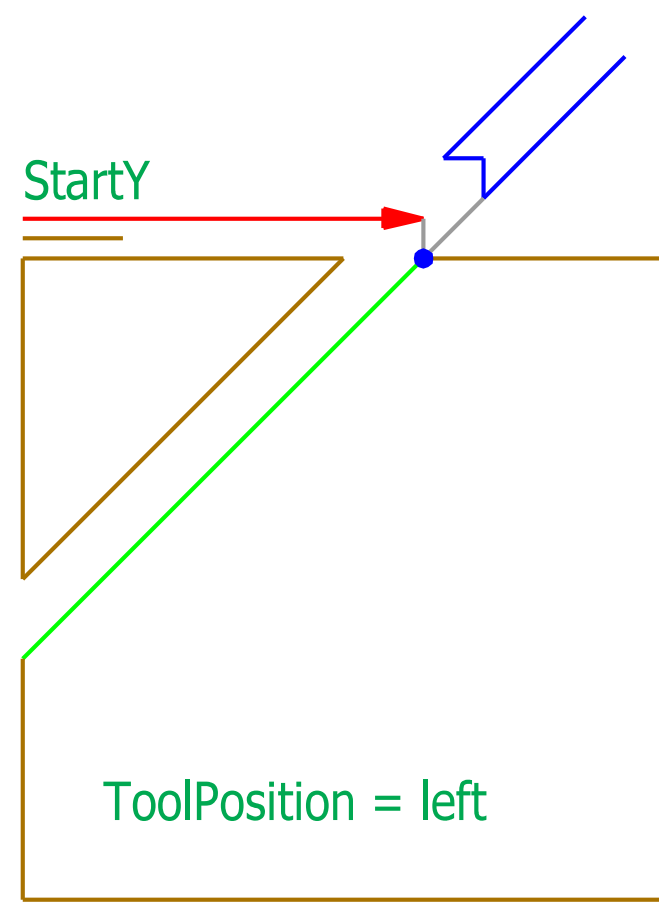

LongitudinalCut

Inclination > 0

Inclination < 0

Parameters Longitudinal Cut

Name	Type	Default	Min	Max
StartX	LengthPosType	0.0	-100000.0	100000.0
StartY	WidthType	0.0	0.0	50000.0
Inclination	Inclination2Type	45.0	-90.0	90.0
StartLimited	BooleanType	no	no	yes
EndLimited	BooleanType	no	no	yes
Length	LengthType	0.0	0.0	100000.0
DepthLimited	BooleanType	no	no	yes
Depth	WidthType	0.0	0.0	50000.0
AngleStart	AngleType	90.0	0.1	179.9
AngleEnd	AngleType	90.0	0.1	179.0
ToolPosition	ToolPositionType	left	left/center/right	

StartLimited	EndLimited	
yes	yes	
no	yes	
yes	no	
no	no	