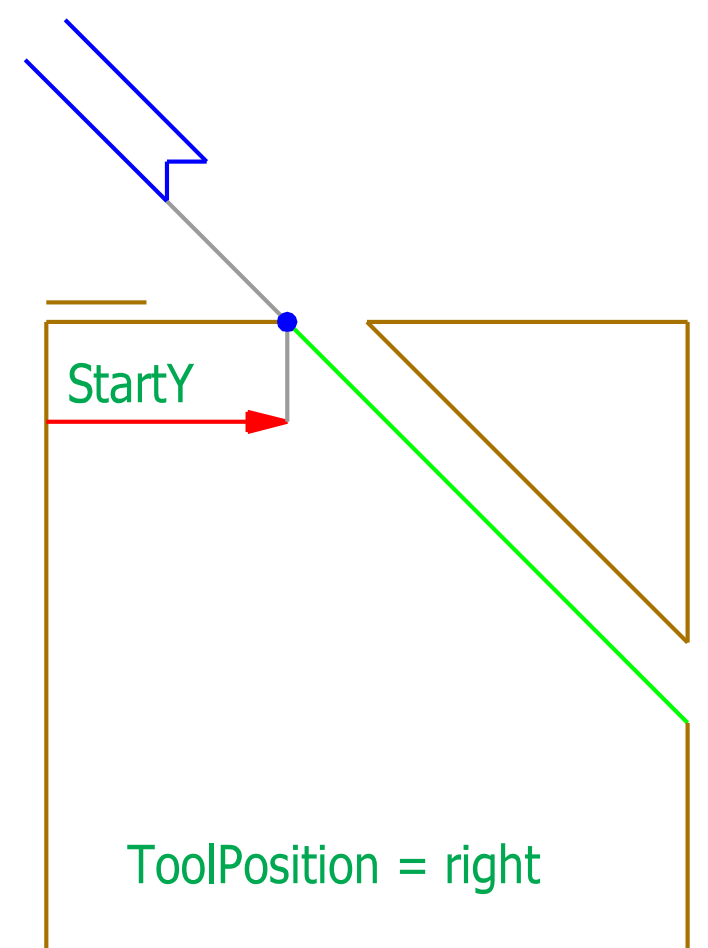

LongitudinalCut

Inclination > 0

Inclination < 0

Parameters Longitudinal Cut

Name	Type	Default	Min	Max
StartX	LengthPosType	0.0	-100000.0	100000.0
StartY	WidthType	0.0	0.0	50000.0
Inclination	Inclination2Type	45.0	-90.0	90.0
StartLimited	BooleanType	no	no	yes
EndLimited	BooleanType	no	no	yes
Length	LengthType	0.0	0.0	100000.0
DepthLimited	BooleanType	no	no	yes
Depth	WidthType	0.0	0.0	50000.0
AngleStart	AngleType	90.0	0.1	179.9
AngleEnd	AngleType	90.0	0.1	179.0
ToolPosition	ToolPositionType	left	left/center/right	

StartLimited	EndLimited	
yes	yes	
no	yes	
yes	no	
no	no	