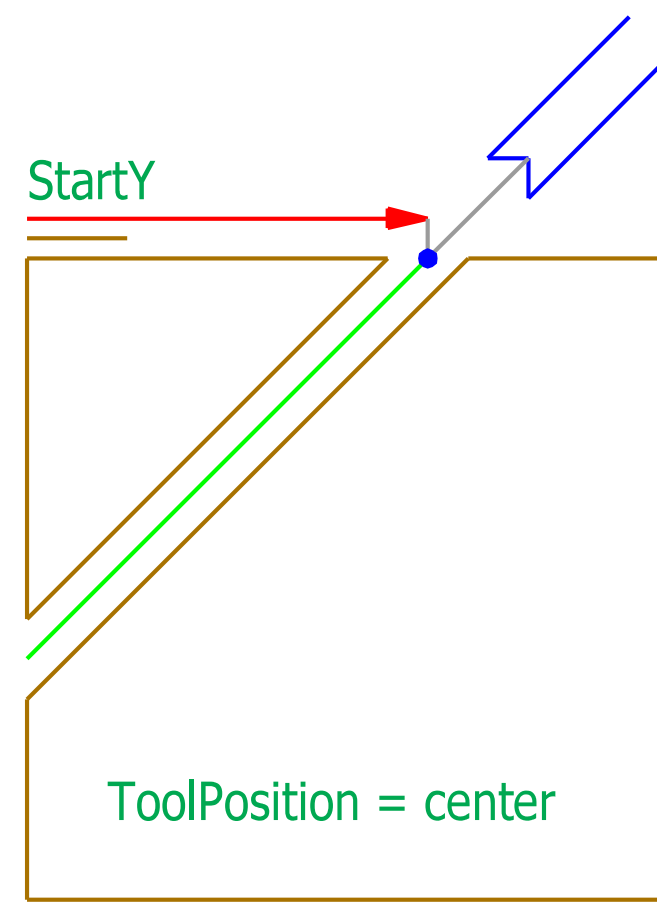

LongitudinalCut

Inclination > 0

Inclination < 0

Parameters Longitudinal Cut

Name	Type	Default	Min	Max
StartX	LengthPosType	0.0	-100000.0	100000.0
StartY	WidthType	0.0	0.0	50000.0
Inclination	Inclination2Type	45.0	-90.0	90.0
StartLimited	BooleanType	no	no	yes
EndLimited	BooleanType	no	no	yes
Length	LengthType	0.0	0.0	100000.0
DepthLimited	BooleanType	no	no	yes
Depth	WidthType	0.0	0.0	50000.0
AngleStart	AngleType	90.0	0.1	179.9
AngleEnd	AngleType	90.0	0.1	179.0
ToolPosition	ToolPositionType	left	left/center/right	

StartLimited	EndLimited	
yes	yes	
no	yes	
yes	no	
no	no	