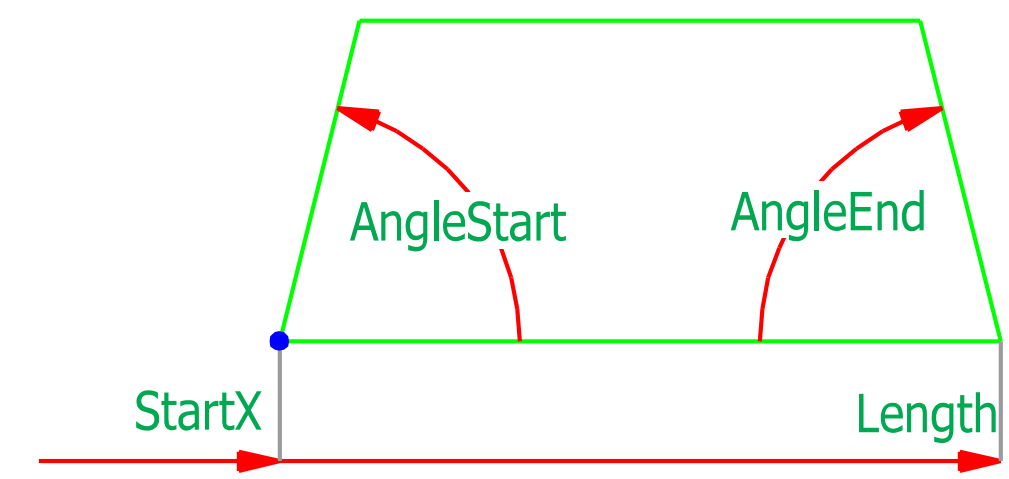

LongitudinalCut

Inclination > 0

Inclination < 0

Parameters Longitudinal Cut

Name	Type	Default	Min	Max
StartX	LengthPosType	0.0	-100000.0	100000.0
StartY	WidthType	0.0	0.0	50000.0
Inclination	Inclination2Type	45.0	-90.0	90.0
StartLimited	BooleanType	no	no	yes
EndLimited	BooleanType	no	no	yes
Length	LengthType	0.0	0.0	100000.0
DepthLimited	BooleanType	no	no	yes
Depth	WidthType	0.0	0.0	50000.0
AngleStart	AngleType	90.0	0.1	179.9
AngleEnd	AngleType	90.0	0.1	179.0
ToolPosition	ToolPositionType	left	left/center/right	

StartLimited	EndLimited	
yes	yes	
no	yes	
yes	no	
no	no	