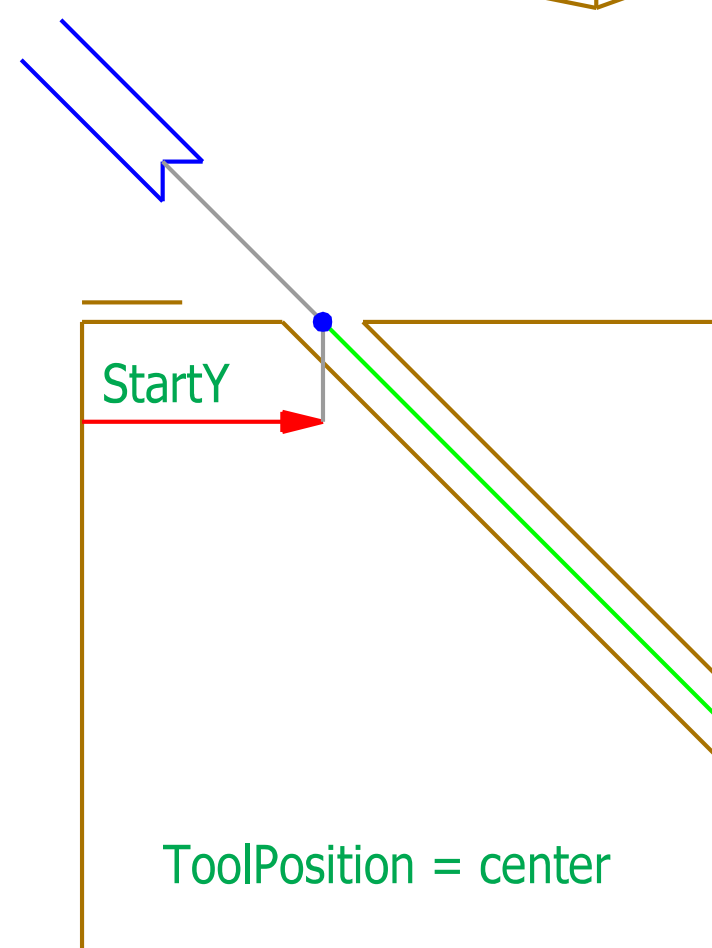

LongitudinalCut

Inclination > 0

Inclination < 0

Parameters Longitudinal Cut

Name	Type	Default	Min	Max
StartX	LengthPosType	0.0	-100000.0	100000.0
StartY	WidthType	0.0	0.0	50000.0
Inclination	Inclination2Type	45.0	-90.0	90.0
StartLimited	BooleanType	no	no	yes
EndLimited	BooleanType	no	no	yes
Length	LengthType	0.0	0.0	100000.0
DepthLimited	BooleanType	no	no	yes
Depth	WidthType	0.0	0.0	50000.0
AngleStart	AngleType	90.0	0.1	179.9
AngleEnd	AngleType	90.0	0.1	179.0
ToolPosition	ToolPositionType	left	left/center/right	

StartLimited	EndLimited	
yes	yes	
no	yes	
yes	no	
no	no	