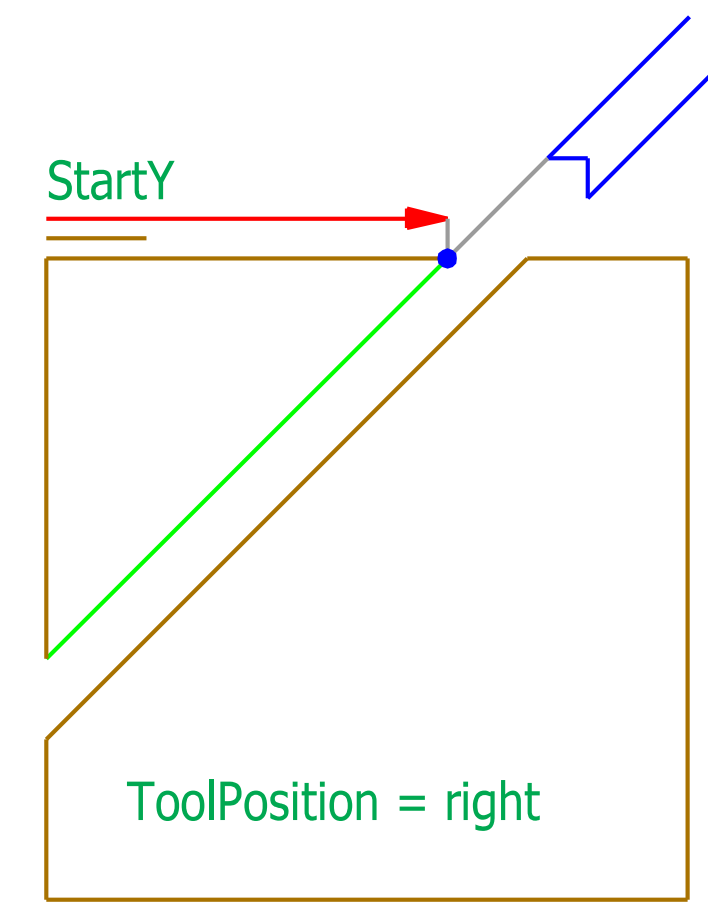

LongitudinalCut

Inclination > 0

Inclination < 0

Parameters Longitudinal Cut

Name	Type	Default	Min	Max
StartX	LengthPosType	0.0	-100000.0	100000.0
StartY	WidthType	0.0	0.0	50000.0
Inclination	Inclination2Type	45.0	-90.0	90.0
StartLimited	BooleanType	no	no	yes
EndLimited	BooleanType	no	no	yes
Length	LengthType	0.0	0.0	100000.0
DepthLimited	BooleanType	no	no	yes
Depth	WidthType	0.0	0.0	50000.0
AngleStart	AngleType	90.0	0.1	179.9
AngleEnd	AngleType	90.0	0.1	179.0
ToolPosition	ToolPositionType	left	left/center/right	

StartLimited	EndLimited	
yes	yes	
no	yes	
yes	no	
no	no	