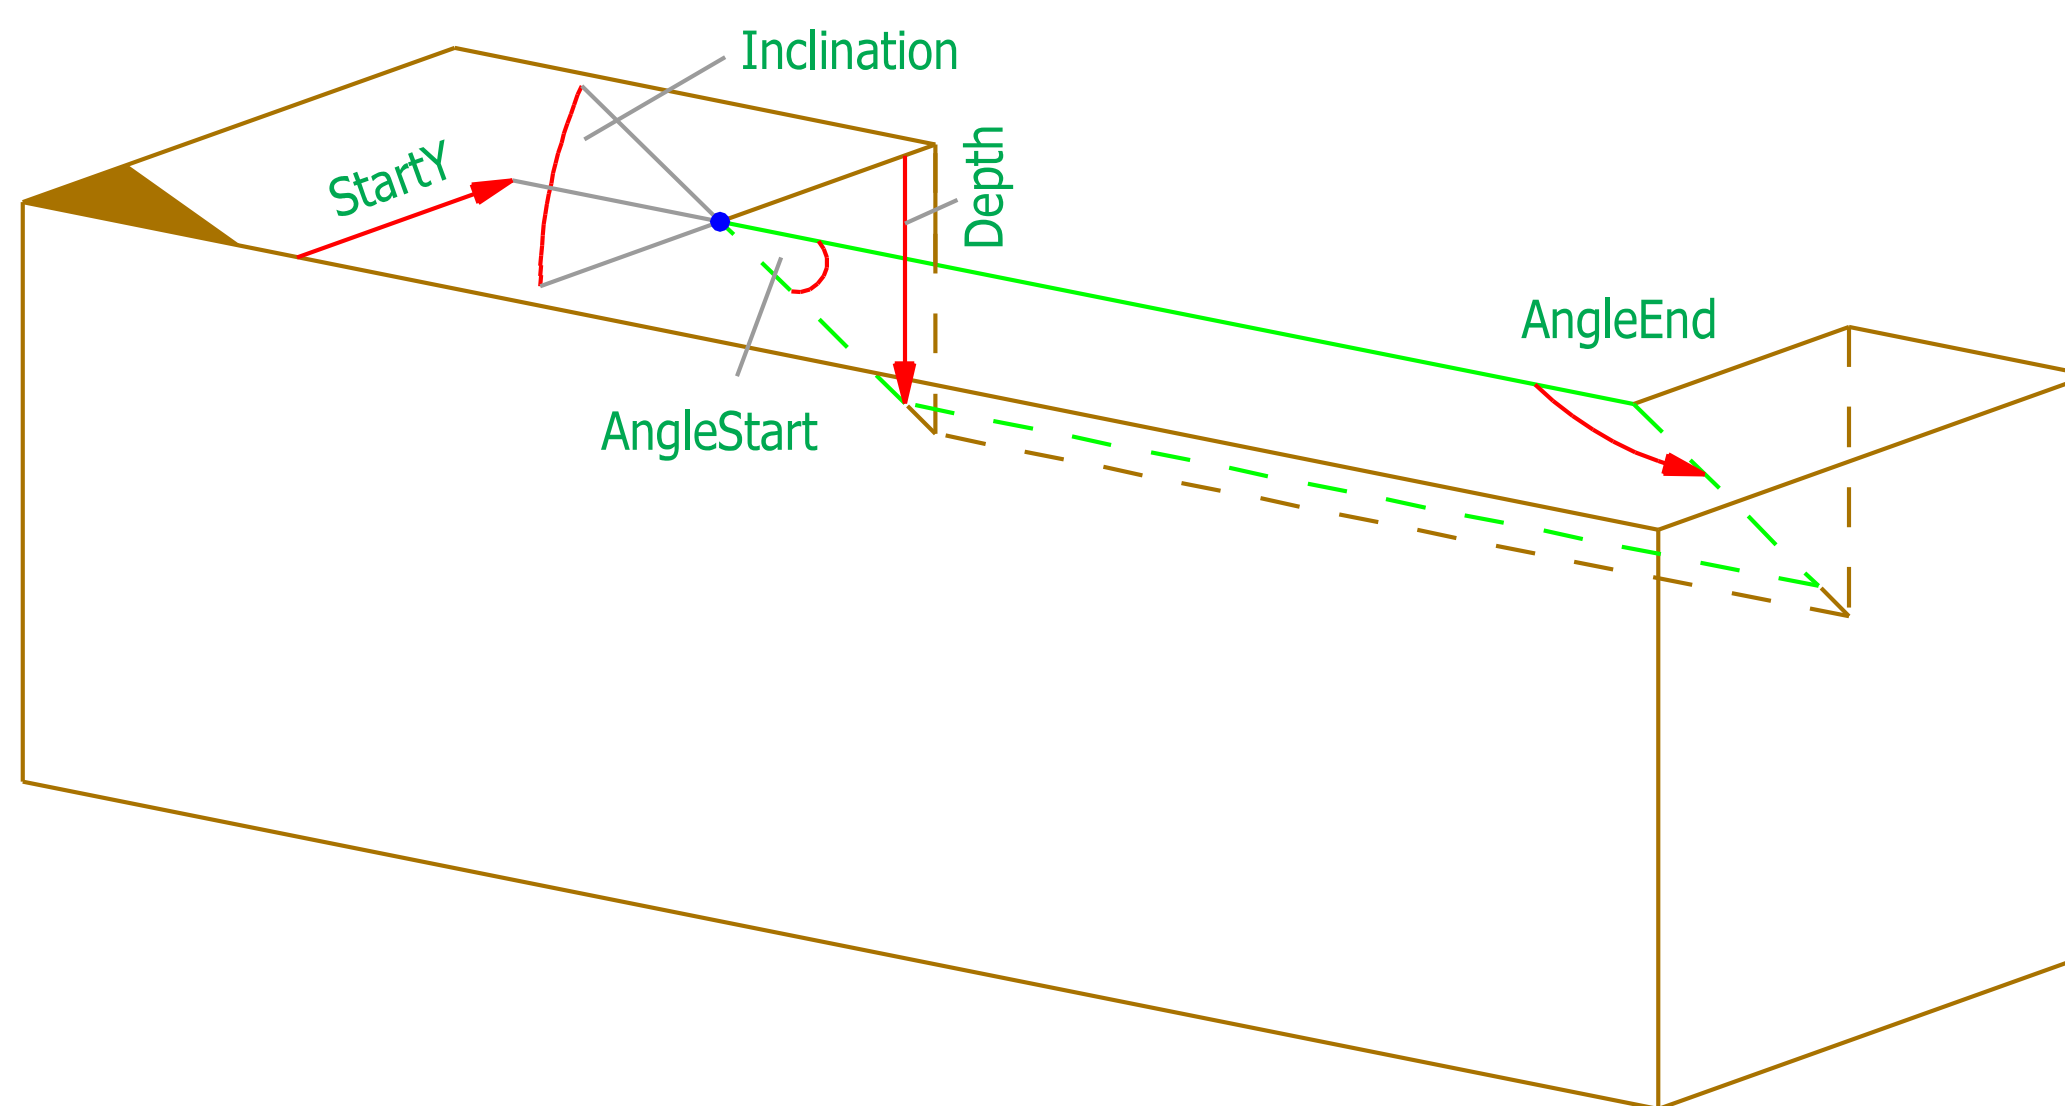

LongitudinalCut

Inclination > 0

Inclination < 0

Parameters Longitudinal Cut

Name	Type	Default	Min	Max
StartX	LengthPosType	0.0	-100000.0	100000.0
StartY	WidthType	0.0	0.0	50000.0
Inclination	Inclination2Type	45.0	-90.0	90.0
StartLimited	BooleanType	no	no	yes
EndLimited	BooleanType	no	no	yes
Length	LengthType	0.0	0.0	100000.0
DepthLimited	BooleanType	no	no	yes
Depth	WidthType	0.0	0.0	50000.0
AngleStart	AngleType	90.0	0.1	179.9
AngleEnd	AngleType	90.0	0.1	179.0
ToolPosition	ToolPositionType	left	left/center/right	