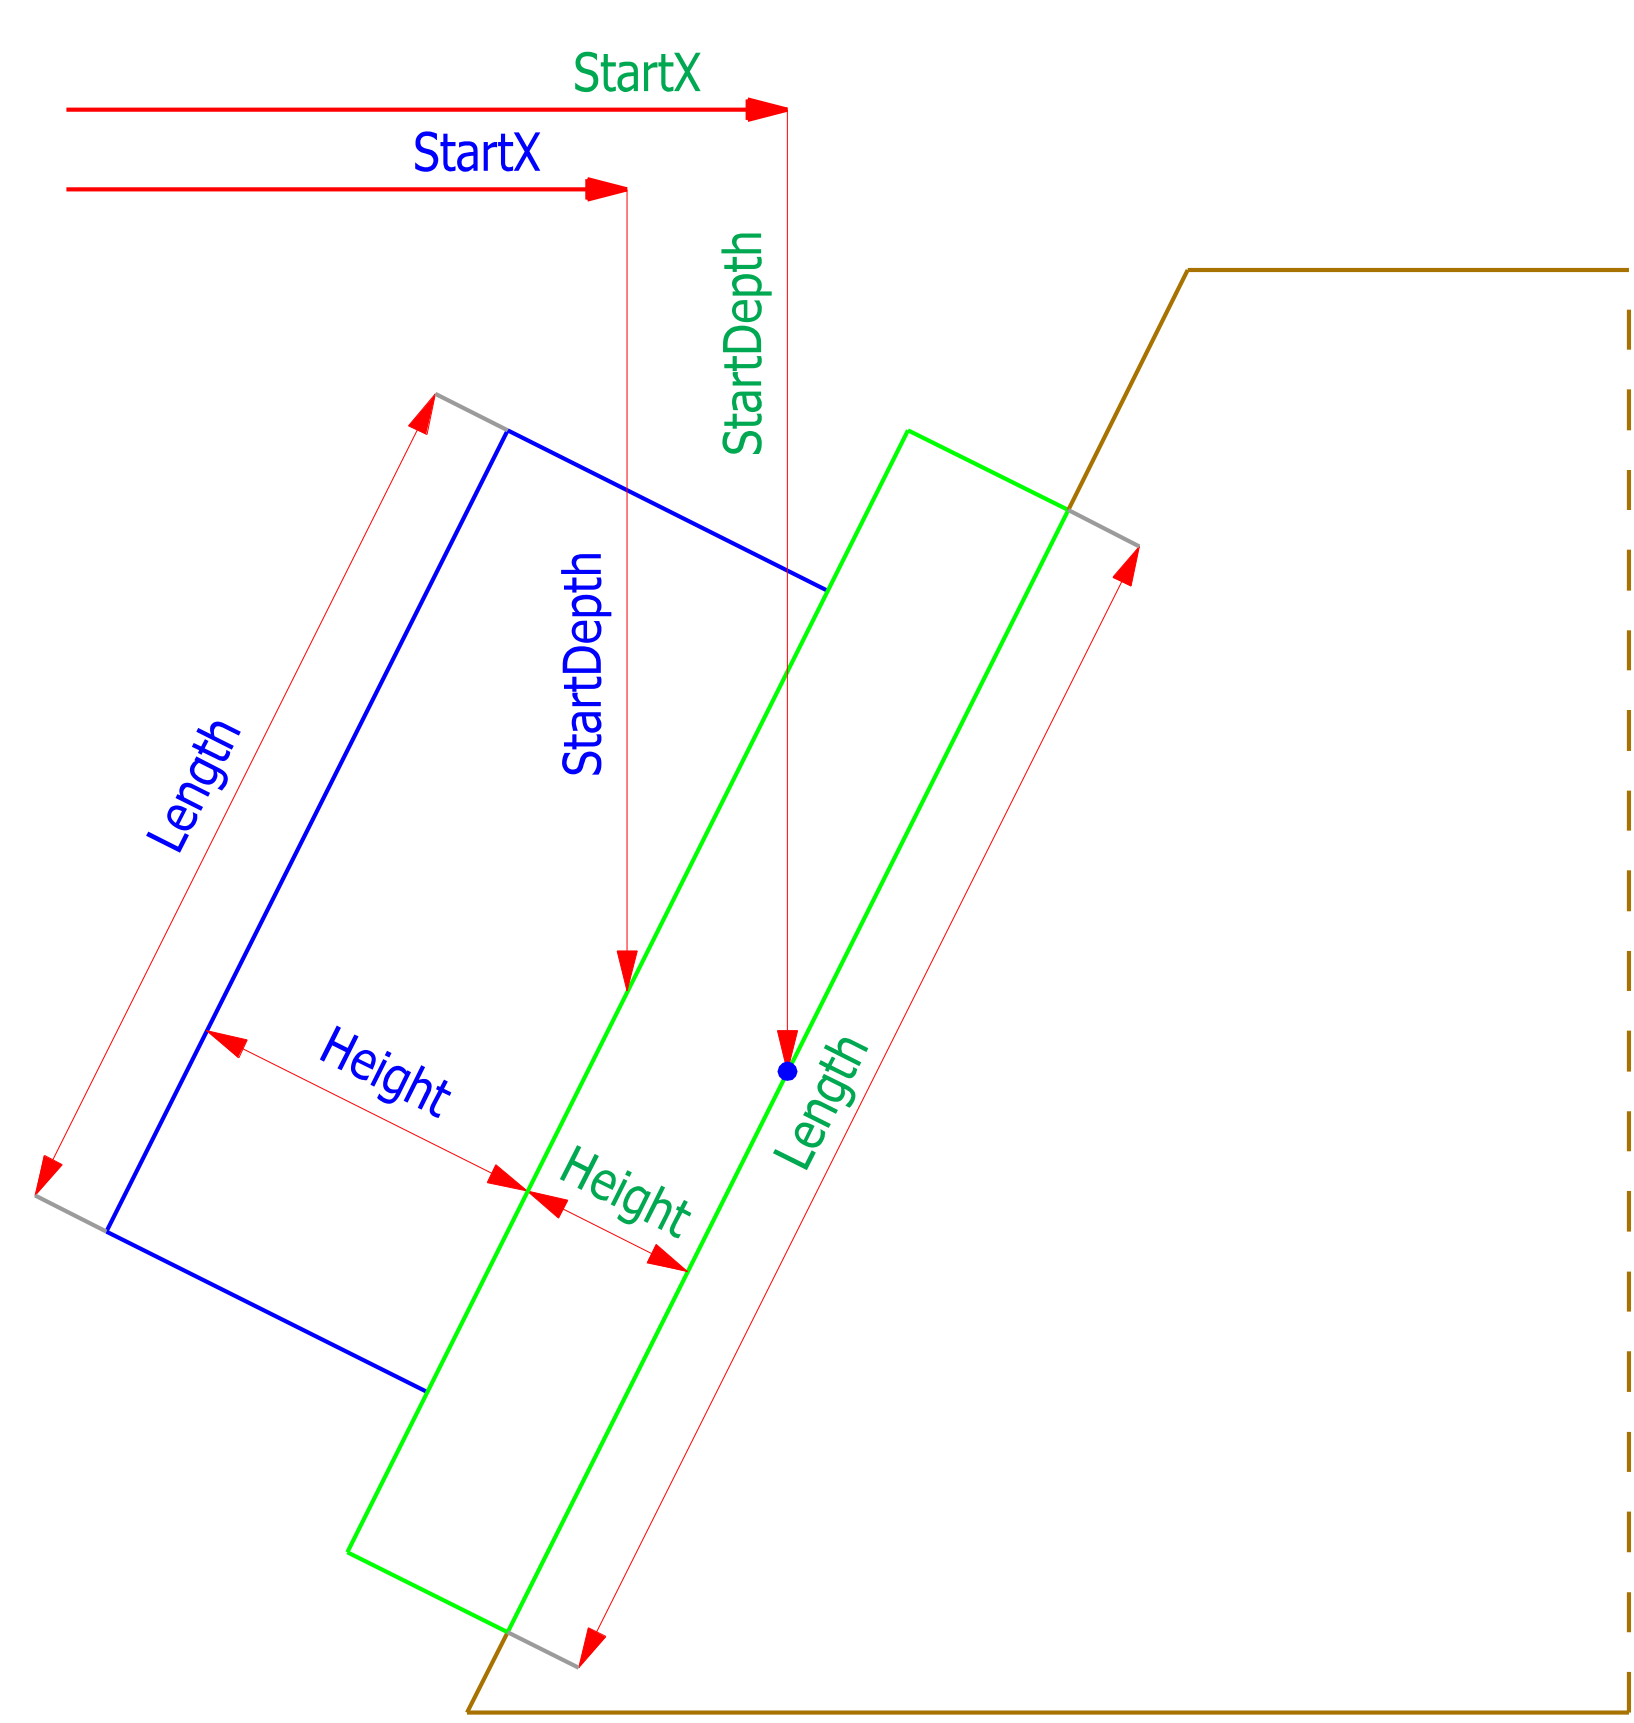

House

Tenon or DovetailTenon    House

green: Parameters for House.  
blue: Parameters for Tenon or DovetailTenon

## Parameters House

The House has same parameters as the Tenon.